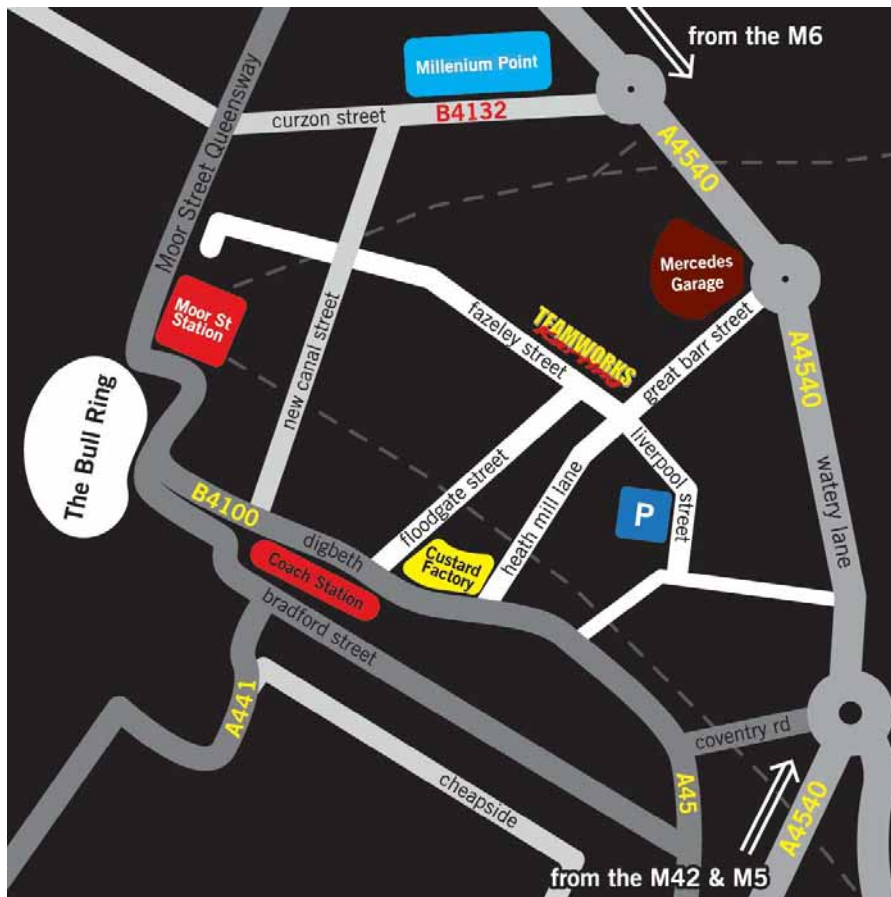

## From M6, M42 or M5 motorways

Follow signs to Birmingham City Centre and turn onto the A4540 (Birmingham Ring Road). This road is also known locally as the Birmingham Middleway, Bordesley Middleway, Watery Lane Middleway, Highgate Middleway, etc).

### From clockwise A4540

Follow brown signs towards Birmingham City Football Club. At Garrison Circus (Mercedes) turn right up Great Barr Street.

## From Millennium Point (2 minutes)

With Millennium Point on your right, turn left at the traffic lights, along New Canal Street. At the next traffic lights, turn left down Fazeley Street. Teamworks Karting is about 500 metres down, on your left hand side.

## From Bullring (8 minutes by foot)

Follow signs towards Moor Street station. Walk past Moor Street station on your right: the next right turn is Fazeley Street. Walk down Fazeley Street about 1,000 metres.