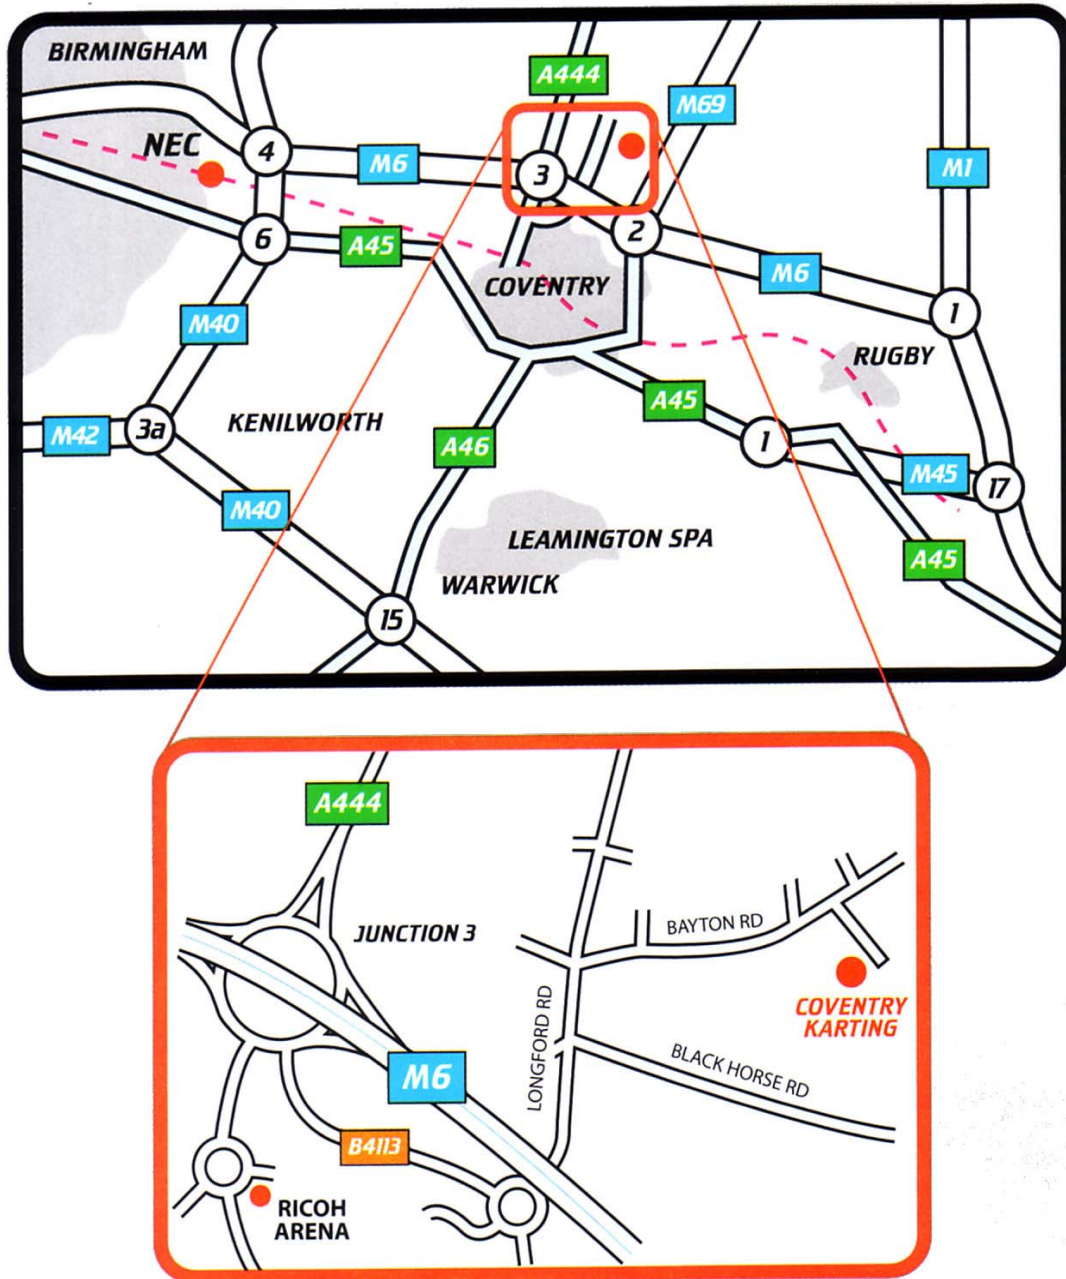

TEAMWORKS KARTING Coventry

38 Bayton Road Industrial Estate, Exhall, Coventry CV7 9EJ

From M6

Exit M6 Motorway at junction 3 (Coventry North).

Take the B4113 towards Bayton Road Industrial Estate.

Go straight ahead at the first set of traffic lights (Martin Rumble on your right).

At the second set of traffic lights turn right into Bayton Road Industrial Estate.

Continue on this road until you see a "Zone 2b" sign on the right.

Coventry Karting is second from the bottom of the road.

Teamworks Karting Coventry, 38 Bayton Road Industrial Estate, Exhall, Coventry CV7 9EJ

Tel: 02476 644 222

Free customer parking is available at the circuit. Coaches welcome.