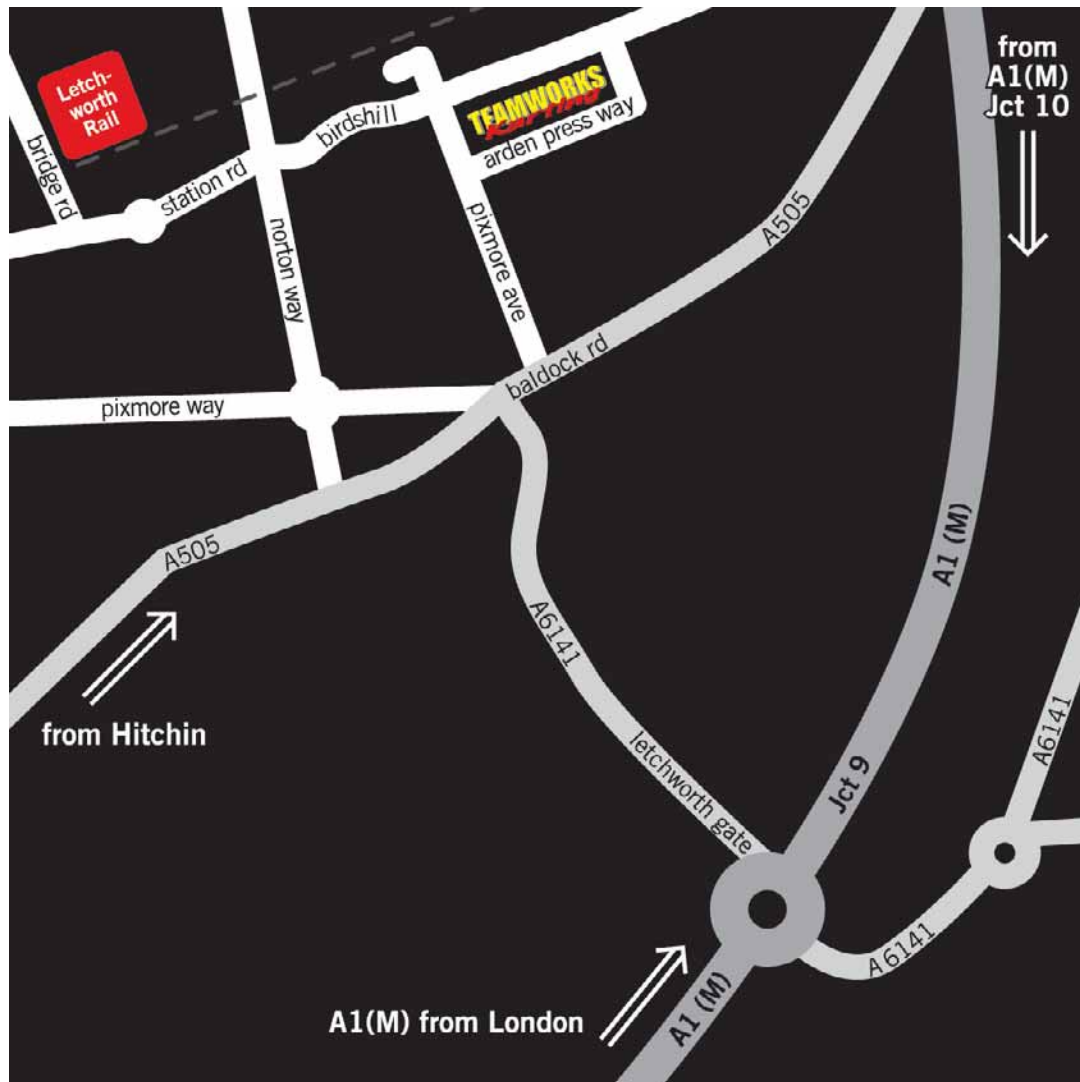

TEAMWORKS KARTING LETCHWORTH

2 Pixmore Avenue, Letchworth Garden City, Hertfordshire SG6 1JS

From A1(M)

Leave A1(M) at Junction 9. At the roundabout take the third exit onto Letchworth Gate.

At the next roundabout take the third exit onto Baldock Road. After 100 metres, turn left onto Pixmore Avenue

From Letchworth Town Centre

Depart on Broadway (by the Morrisons Supermarket). At the roundabout, take the third exit onto Station Place.

At the next roundabout, take the first exit onto Station Road.

At the next roundabout, take the second exit onto Birdshill.

After 200 metres, turn right onto Pixmore Avenue. Teamworks Karting is immediately on your left.

Car Parking

Our free customer car park is at the rear of the circuit on Arden Press Way.

Teamworks Karting Letchworth, 2 Pixmore Avenue, Letchworth Garden City, Hertfordshire SG6 1JS