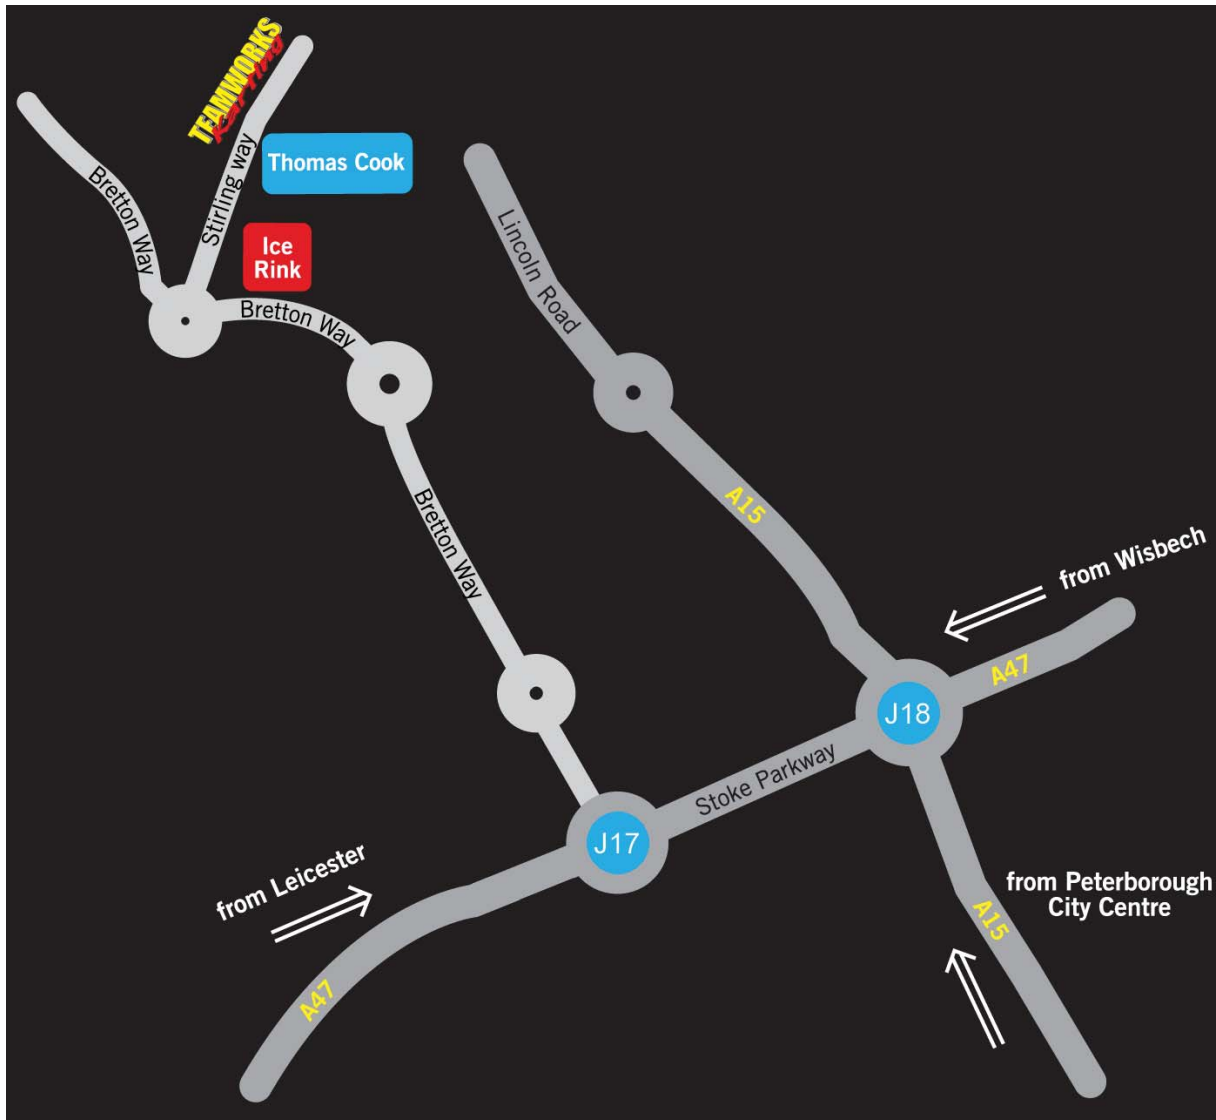

TEAMWORKS KARTING PETERBOROUGH

4 Venture Park, Stirling Way, North Bretton, Peterborough PE3 8YD

All Directions

Follow signs for A47.

Come off A47 at Junction 17, following signs for North Bretton.

At 3rd roundabout, turn right along Stirling Way.

Passing the Thomas Cook building on your right, the next left is Teamworks Karting.

Teamworks Karting Peterborough, 4 Stirling Way,
North Bretton, Peterborough, Cambridgeshire PE3
8YD

Tel: 0845 180 3023

Free customer parking is available at the circuit.