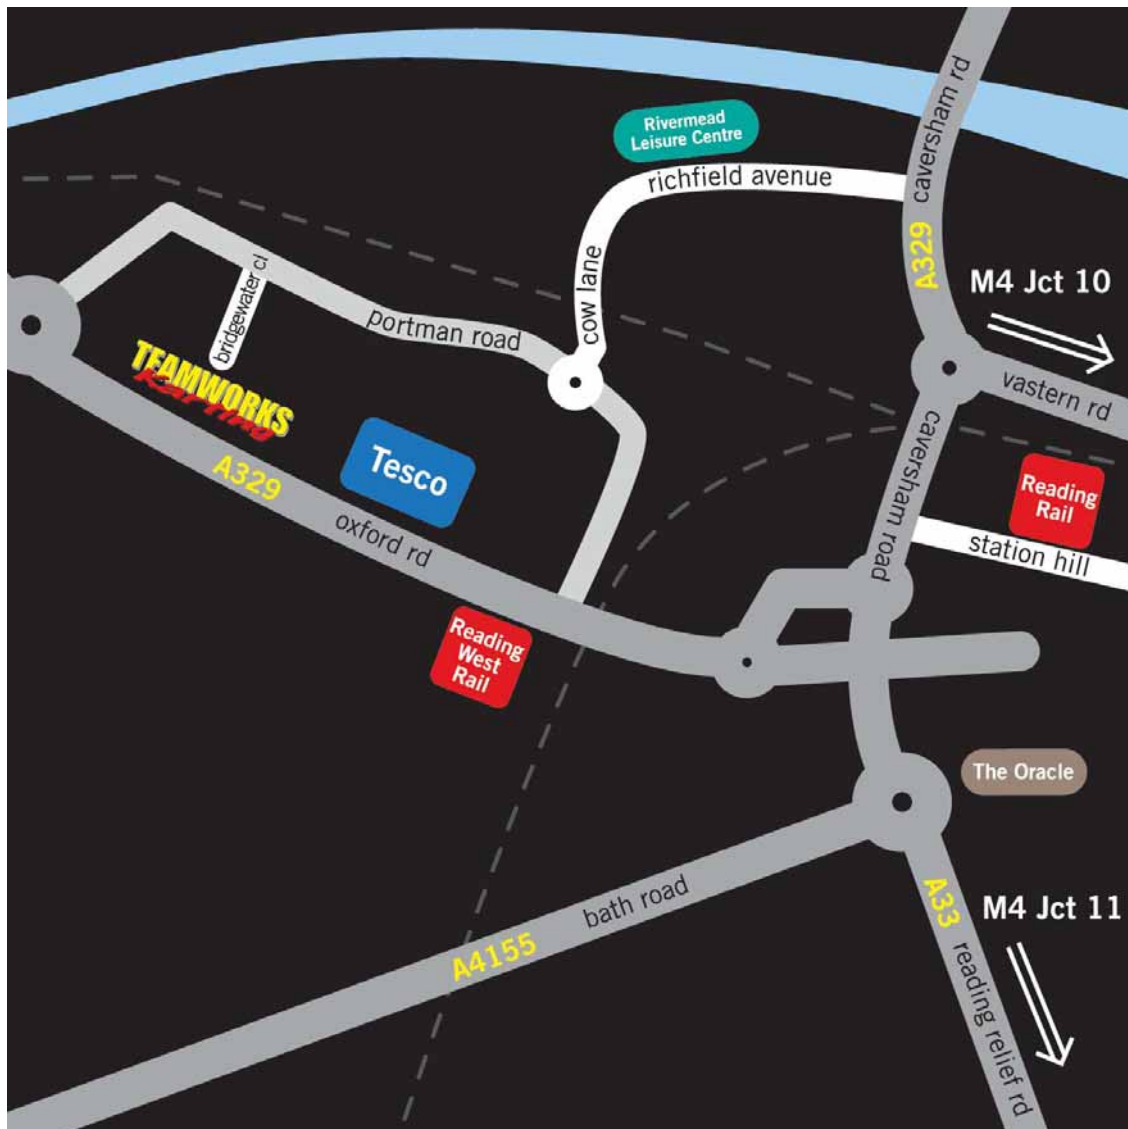

# TEAMWORKS KARTING READING

---

8 Bridgewater Close, Reading, Berkshire RG30 1JT

---

## From M4, Caversham & Reading Ring Road

Follow signs for Reading City Centre A329 (Ring Road).

From the Ring Road, follow brown signs towards Rivermead Leisure Centre.

Passing Rivermead Leisure Centre on your right, continue straight on under the two low bridges on Cow Lane, and turn right onto Portman Road.

Passing the Tesco Extra on your left, take the next left, Bridgewater Close. Teamworks Karting is in front of you, at the end of the close.

## From Oxford Road (A329)

Follow brown signs towards Rivermead Leisure Centre, turning left onto Portman Road.

Take the second right turn, Bridgewater Close. Teamworks Karting is in front of you, at the end of the close.