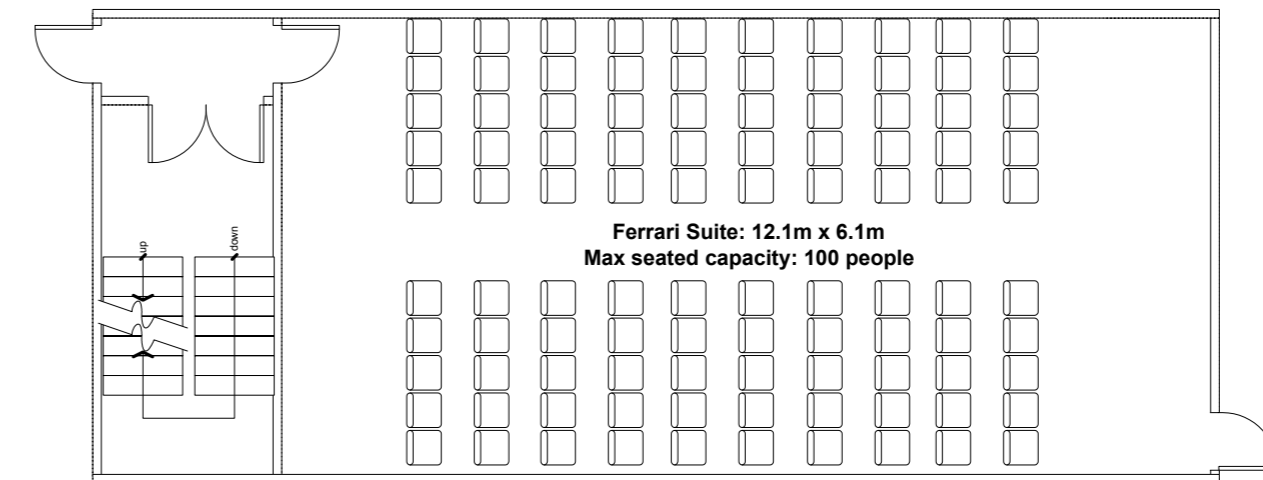

GROUND FLOOR

FIRST FLOOR

TEAMWORKS
Karting

Teamworks Karting Reading
 8 Bridgewater Close
 Reading RG3 1JT
 Tel: 0870 900 3020
 Fax: 0870 900 3021

CONFERENCE ROOM PLANS
TEAMWORKS KARTING READING

0m. 3m. 5m. 10m.

Scale: 1 : 100 @ A4